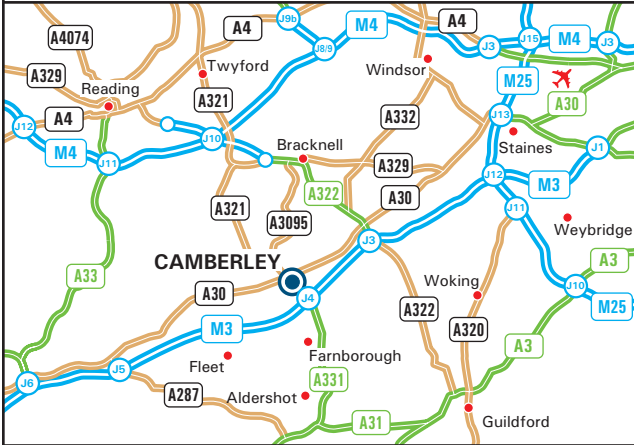

Burlington Credit
Coliseum Business Centre
Riverside Way
Camberley GU15 3YL

Switchboard 0845 520 2000 - Facsimile 0845 520 3000
www.burlingtoncredit.co.uk

From M25

Leave the M25 at junction 12 (signed Basingstoke, Southampton & M3).
Join the M3 towards Southampton and continue until junction 4.
Follow directions below "From M3".

From M3

Leave the M3 at junction 4 (signed Guildford, Farnborough, Camberley & A331).
Join the A331 (Blackwater Valley Relief Road) following signs to Bracknell, Camberley & Sandhurst.
Continue straight on at traffic lights passing entrance to Sainsbury's.
At next set of lights, turn right into Riverside Way, continue straight over the first roundabout and take the first exit left at the next roundabout.
The Coliseum Business Centre is on the left hand side (see inset).

By Air ✈

London's Heathrow Airport is 22 miles from the Coliseum Business Centre.

By Train 🚆

The Coliseum Business Centre is equidistant from Blackwater, Camberley & Frimley Stations.
Farnborough (Main) station is 8-10 minutes away by taxi (3 miles) and receives fast services from London Waterloo at regular intervals.