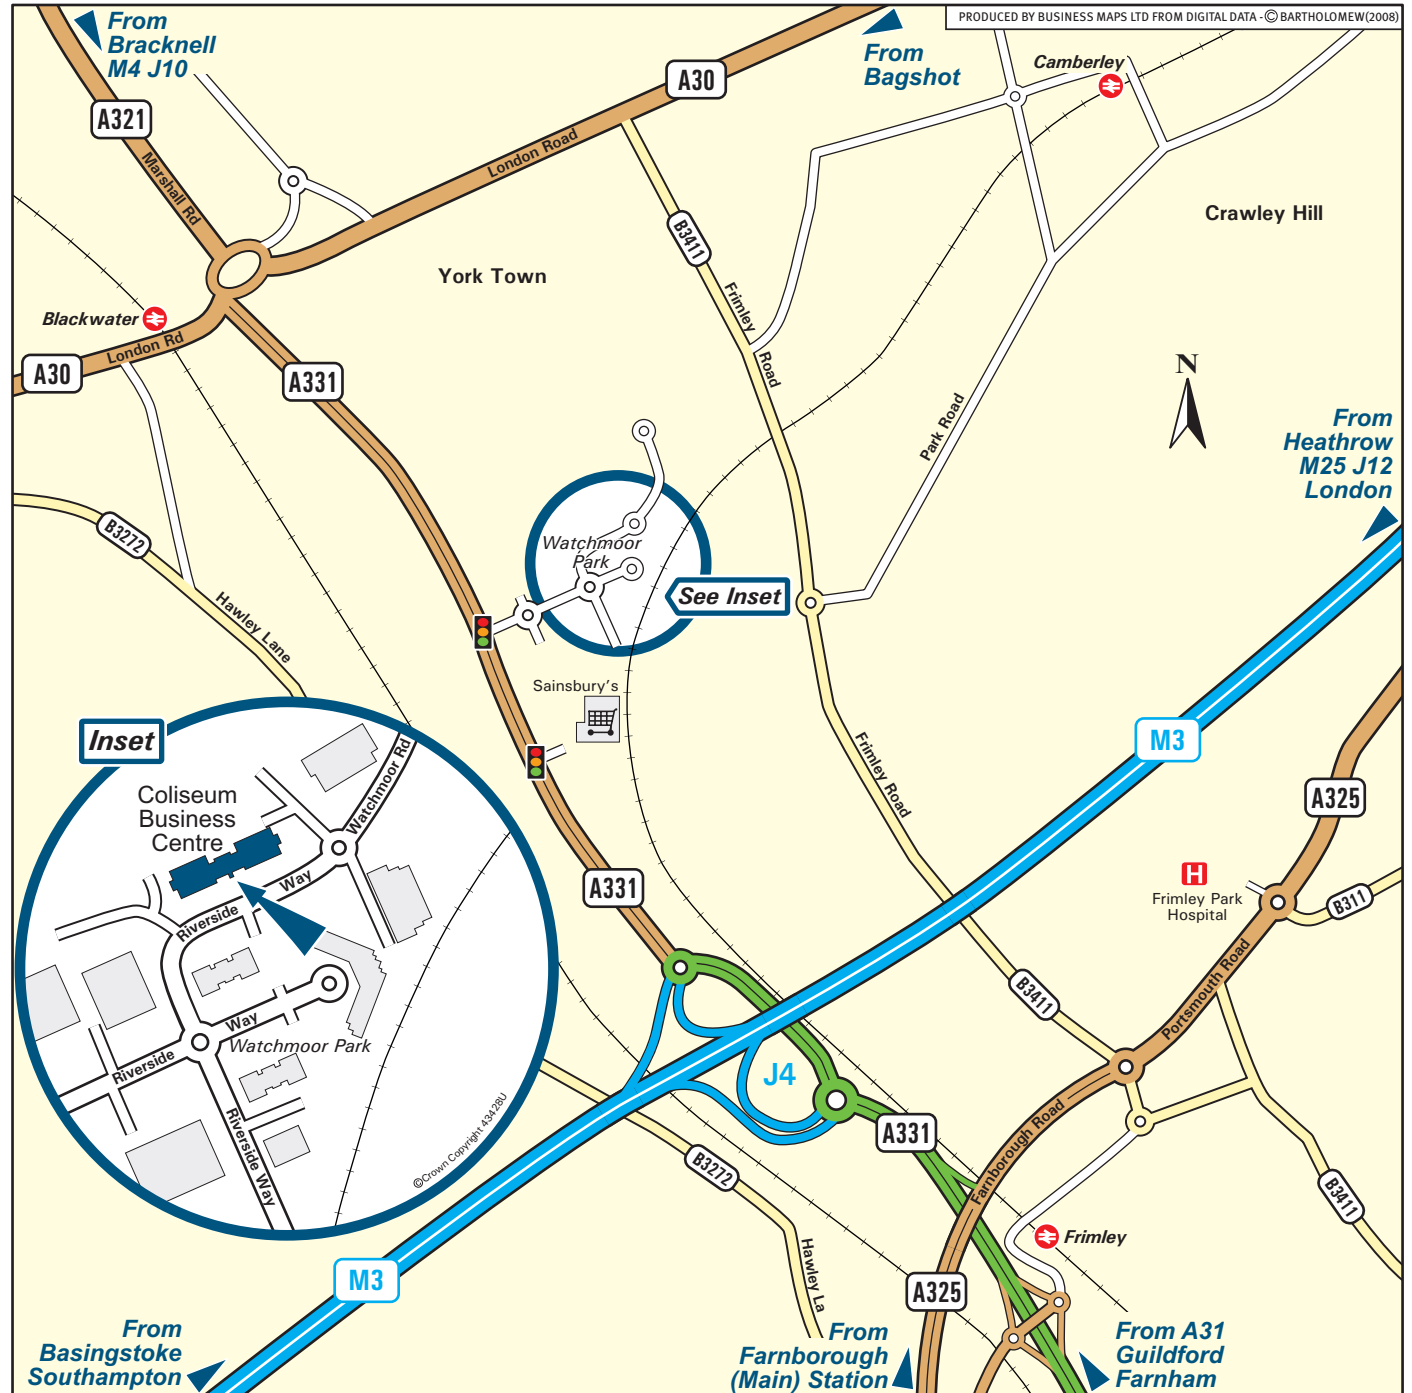

Burlington Credit
Coliseum Business Centre
Riverside Way
Camberley GU15 3YL

Switchboard 0845 520 2000 - Facsimile 0845 520 3000
www.burlingtoncredit.co.uk

From M25

Leave the M25 at junction 12 (signed Basingstoke, Southampton & M3).
Join the M3 towards Southampton and continue until junction 4.
Follow directions below "From M3".

From M3

Leave the M3 at junction 4 (signed Guildford, Farnborough, Camberley & A331).
Join the A331 (Blackwater Valley Relief Road) following signs to Bracknell, Camberley & Sandhurst.
Continue straight on at traffic lights passing entrance to Sainsbury's.
At next set of lights, turn right into Riverside Way, continue straight over the first roundabout and take the first exit left at the next roundabout.
The Coliseum Business Centre is on the left hand side (see inset).

By Air ✈

London's Heathrow Airport is 22 miles from the Coliseum Business Centre.

By Train 🚆

The Coliseum Business Centre is equidistant from Blackwater, Camberley & Frimley Stations.
Farnborough (Main) station is 8-10 minutes away by taxi (3 miles) and receives fast services from London Waterloo at regular intervals.